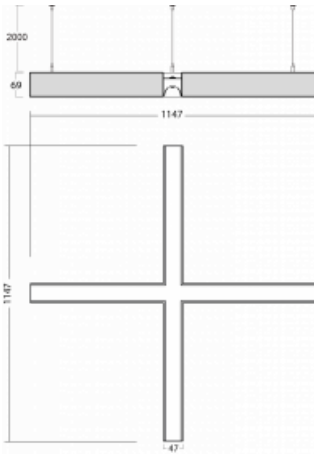

Technical drawing

Luminaire power input* 89.8 W

Connection of the luminaires ON/OFF

Electrical voltage 220-240V

Frequency 50/60Hz

⊕ CE IP 20

*±10 %