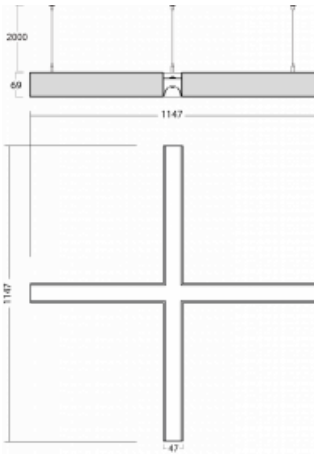

Technical drawing

Luminaire power input* 56.5 W

Connection of the luminaires ON/OFF

Electrical voltage 220-240V

Frequency 50/60Hz

⊕ CE IP 20

*±10 %