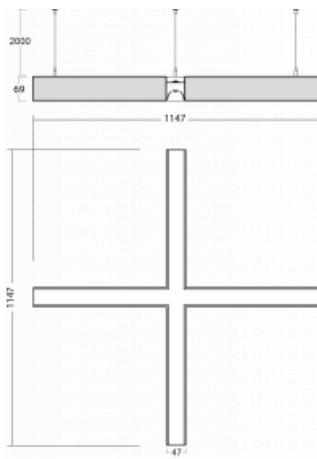

Technical drawing

Luminaire power input* 30.2 W

Connection of the luminaires ON/OFF

Electrical voltage 220-240V

Frequency 50/60Hz

⊕ CE IP 20

*±10 %