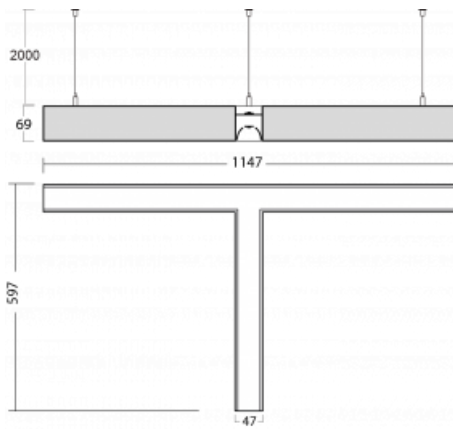

Technical drawing

Luminaire power input* 23.3 W

Connection of the luminaires ON/OFF

Electrical voltage 220-240V

Frequency 50/60Hz

⊕ CE IP 20

*±10 %