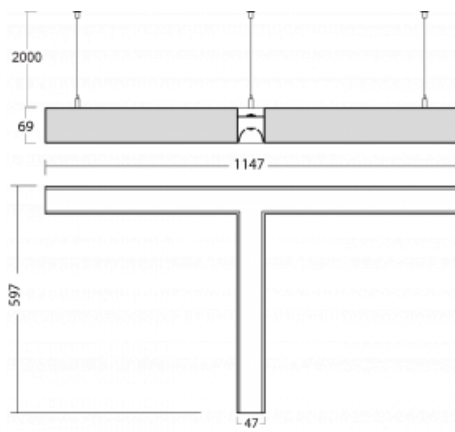

Technical drawing

Luminaire power input* 23.3 W

Connection of the luminaires ON/OFF

Electrical voltage 220-240V

Frequency 50/60Hz

⊕ CE IP 20

*±10 %