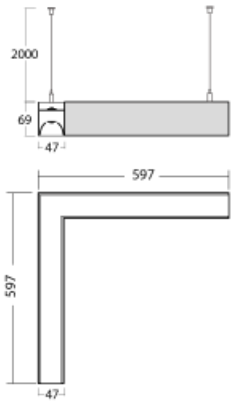

Technical drawing

Luminaire power input* 23.5 W

Connection of the luminaires Other type of dimming

Electrical voltage 220-240V

Frequency 50/60Hz

⊕ CE IP 20

*±10 %