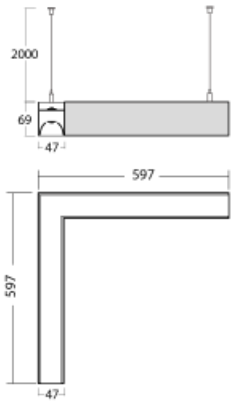

Technical drawing

Luminaire power input* 37.4 W

Connection of the luminaires ON/OFF

Electrical voltage 220-240V

Frequency 50/60Hz

⊕ CE IP 20

*±10 %