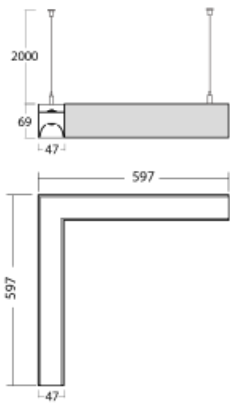

Technical drawing

Luminaire power input* 23.5 W

Connection of the luminaires ON/OFF

Electrical voltage 220-240V

Frequency 50/60Hz

⊕ CE IP 20

*±10 %