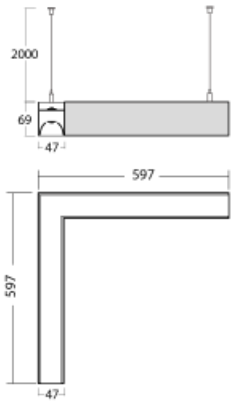

Technical drawing

Luminaire power input* 13.4 W

Connection of the luminaires Other type of dimming

Electrical voltage 220-240V

Frequency 50/60Hz

⊕ CE IP 20

*±10 %