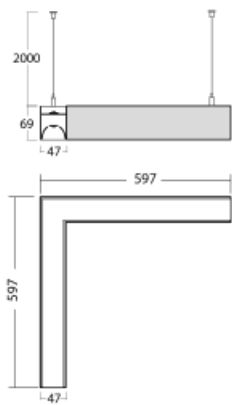

Technical drawing

Luminaire power input* 13.4 W

Connection of the luminaires ON/OFF

Electrical voltage 220-240V

Frequency 50/60Hz

⊕ CE IP 20

*±10 %