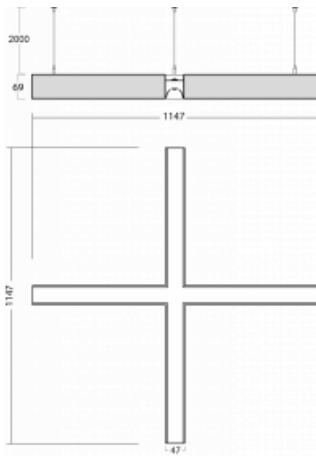

Technical drawing

Luminaire power input* 89.8 W

Connection of the luminaires ON/OFF

Electrical voltage 220-240V

Frequency 50/60Hz

⊕ CE IP 20

*±10 %