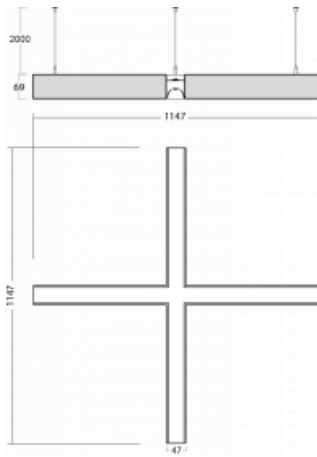

Technical drawing

Luminaire power input* 56.5 W

Connection of the luminaires ON/OFF

Electrical voltage 220-240V

Frequency 50/60Hz

⊕ CE IP 20

*±10 %