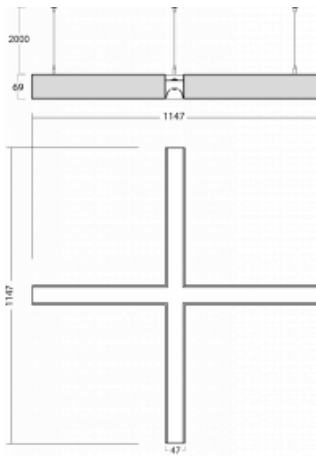

Technical drawing

Luminaire power input* 56.5 W

Connection of the luminaires ON/OFF

Electrical voltage 220-240V

Frequency 50/60Hz

⊕ CE IP 20

*±10 %