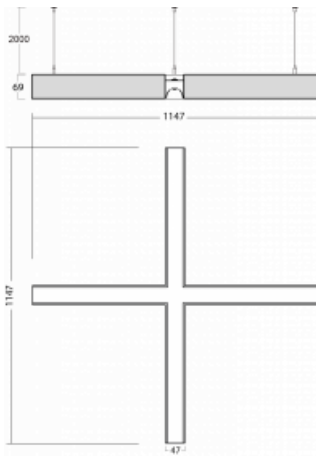

Technical drawing

Luminaire power input* 56.5 W

Connection of the luminaires DALI

Electrical voltage 220-240V

Frequency 50/60Hz

⊕ CE IP 20

*±10 %