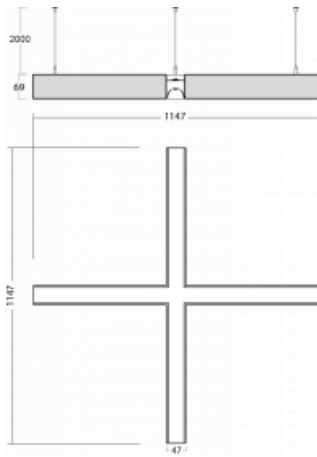

Technical drawing

Luminaire power input* 30.2 W

Connection of the luminaires ON/OFF

Electrical voltage 220-240V

Frequency 50/60Hz

⊕ CE IP 20

*±10 %