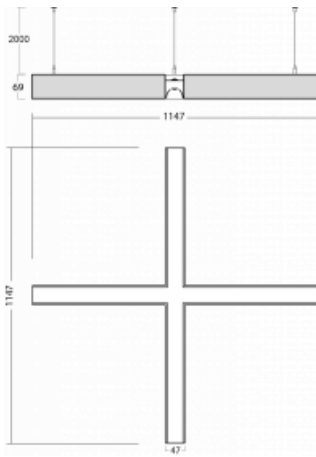

Technical drawing

Luminaire power input* 89.8 W

Connection of the luminaires ON/OFF

Electrical voltage 220-240V

Frequency 50/60Hz

⊕ CE IP 20

*±10 %