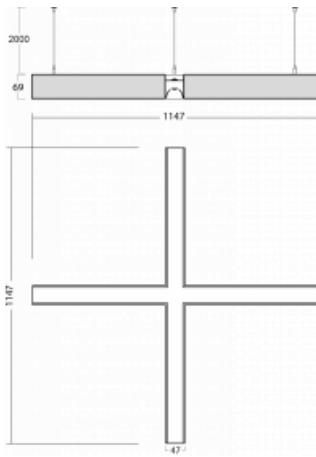

Technical drawing

Luminaire power input* 30.2 W

Connection of the luminaires ON/OFF

Electrical voltage 220-240V

Frequency 50/60Hz

⊕ CE IP 20

*±10 %