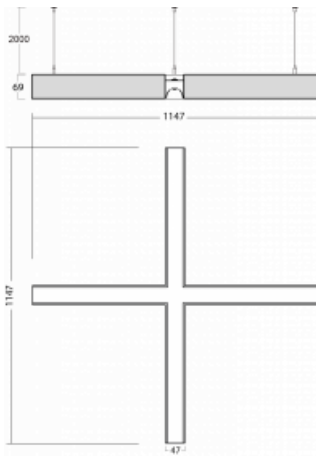

Technical drawing

Luminaire power input* 30.2 W

Connection of the luminaires DALI

Electrical voltage 220-240V

Frequency 50/60Hz

⊕ CE IP 20

*±10 %