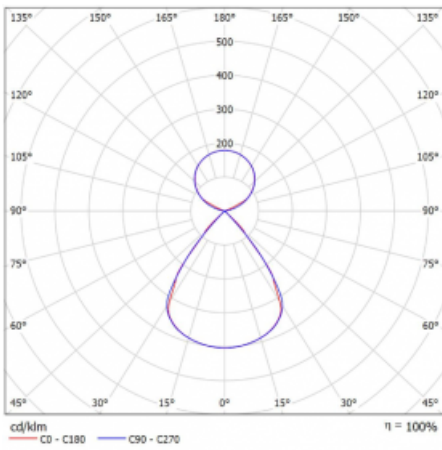

Type of installation	Suspended
Light distribution	Direct-indirect clear plexi
Luminaire shape	Linear
Colour of the luminaires	Black
Material	Aluminium
Lifetime	L80/B20 50 000 hours
Warranty	2 years
Description of luminaires	Luminaire suspended
item description	D/I - 52/48
Dimensions	2244 mm × 47 mm × 69 mm
Light source	LED MODUL
Type of optical system	Plastic louvre low UGR
Luminous flux*	17310 lm
Colour Temperature	4000 K cool white
Luminous efficacy	151 lm/W
MacAdam Light source	3
Colour rendering index	80
UGR max. X=4H Y=8H, $\rho=70,50,20$	15

## Curve