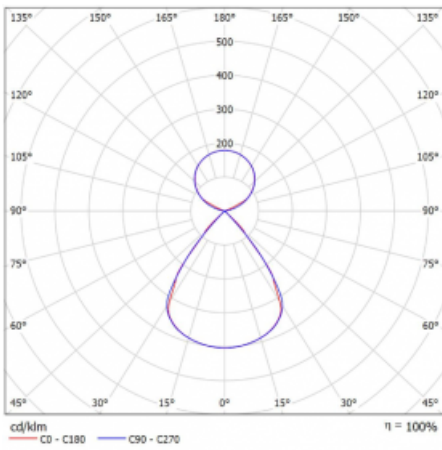

Type of installation	Suspended
Light distribution	Direct-indirect clear plexi
Luminaire shape	Linear
Colour of the luminaires	Silver
Material	Aluminium
Lifetime	L80/B20 50 000 hours
Warranty	2 years
Description of luminaires	Luminaire suspended
item description	D/I - 52/48
Dimensions	2244 mm × 47 mm × 69 mm
Light source	LED MODUL
Type of optical system	Plastic louvre low UGR
Luminous flux*	16610 lm
Colour Temperature	3000 K warm white
Luminous efficacy	145 lm/W
MacAdam Light source	3
Colour rendering index	80
UGR max. X=4H Y=8H, $\rho=70,50,20$	14.8

## Curve