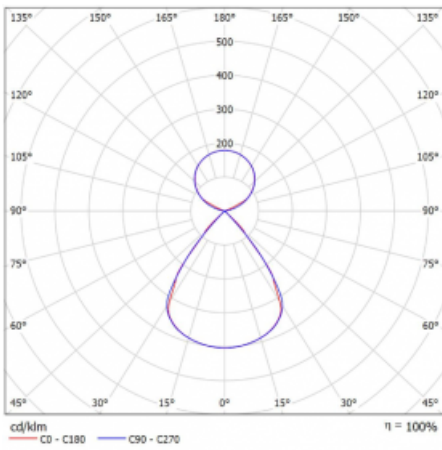

Type of installation	Suspended
Light distribution	Direct-indirect clear plexi
Luminaire shape	Linear
Colour of the luminaires	Black
Material	Aluminium
Lifetime	L80/B20 50 000 hours
Warranty	5 years
Description of luminaires	Luminaire suspended
item description	D/I - 52/48
Dimensions	2244 mm × 47 mm × 69 mm
Light source	LED MODUL
Type of optical system	Plastic louvre low UGR
Luminous flux*	17310 lm
Colour Temperature	4000 K cool white
Luminous efficacy	151 lm/W
MacAdam Light source	3
Colour rendering index	80
UGR max. X=4H Y=8H, $\rho=70,50,20$	15

Technical drawing

Luminaire power input* 114.4 W

Connection of the luminaires ON/OFF

Electrical voltage 220-240V

Frequency 50/60Hz

⊕ CE IP 20

*±10 %

Curve