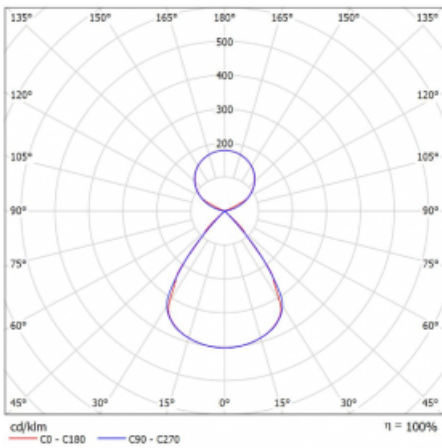

Type of installation	Suspended
Light distribution	Direct-indirect clear plexi
Luminaire shape	Linear
Colour of the luminaires	White
Material	Aluminium
Lifetime	L80/B20 50 000 hours
Warranty	5 years
Description of luminaires	Luminaire suspended
item description	D/I - 52/48
Dimensions	2244 mm × 47 mm × 69 mm
Light source	LED MODUL
Type of optical system	Plastic louvre low UGR
Luminous flux*	16610 lm
Colour Temperature	3000 K warm white
Luminous efficacy	145 lm/W
MacAdam Light source	3
Colour rendering index	80
UGR max. X=4H Y=8H, $\rho=70,50,20$	14.8

Technical drawing

Luminaire power input* 114.4 W

Connection of the luminaires ON/OFF

Electrical voltage 220-240V

Frequency 50/60Hz

⊕ CE IP 20

*±10 %

Curve