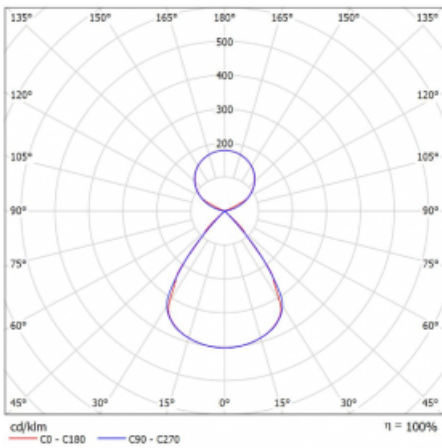

Type of installation	Suspended
Light distribution	Direct-indirect
Luminaire shape	Linear
Colour of the luminaires	Silver
Material	Aluminium
Lifetime	L80/B20 50 000 hours
Warranty	5 years
Description of luminaires	Luminaire suspended
item description	D/I - 52/48
Dimensions (l × w × h mm)	2244 mm × 47 mm × 69 mm
Light source	LED MODUL
DIR optical system	Plastic louvre low UGR
INDIR optical system	Celar cover
Luminous flux*	16610 lm
Colour Temperature	3000 K warm white
Luminous efficacy	145 lm/W
MacAdam Light source	3
Colour rendering index	80
UGR max. X=4H Y=8H, ρ=70,50,20	14.8

## Technical drawing

Luminaire power input\* 114.4 W

Connection of the luminaires ON/OFF

Electrical voltage 220-240V

Frequency 50/60Hz

⊕ CE IP 20

\*±10 %

## Curve