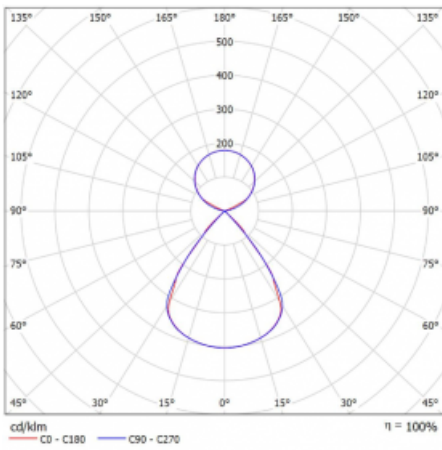

Type of installation	Suspended
Light distribution	Direct-indirect clear plexi
Luminaire shape	Linear
Colour of the luminaires	Black
Material	Aluminium
Lifetime	L80/B20 50 000 hours
Warranty	5 years
Description of luminaires	Luminaire suspended
item description	D/I - 52/48
Dimensions	2244 mm × 47 mm × 69 mm
Light source	LED MODUL
Type of optical system	Plastic louvre low UGR
Luminous flux*	17310 lm
Colour Temperature	4000 K cool white
Luminous efficacy	151 lm/W
MacAdam Light source	3
Colour rendering index	80
UGR max. X=4H Y=8H, $\rho=70,50,20$	15

## Technical drawing

Luminaire power input\* 114.4 W

Connection of the luminaires DALI

Electrical voltage 220-240V

Frequency 50/60Hz

⊕ CE IP 20

\*±10 %

## Curve