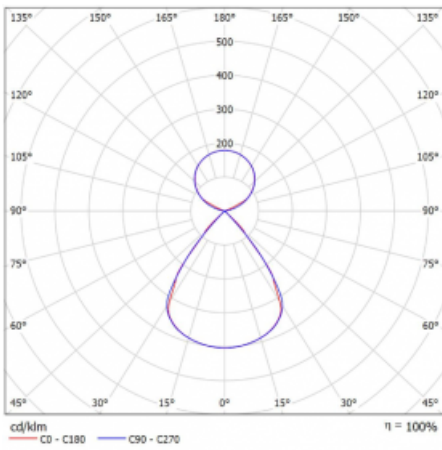

Technical drawing

Luminaire power input* 114.4 W

Connection of the luminaires DALI

Electrical voltage 220-240V

Frequency 50/60Hz

⊕ CE IP 20

*±10 %

Curve