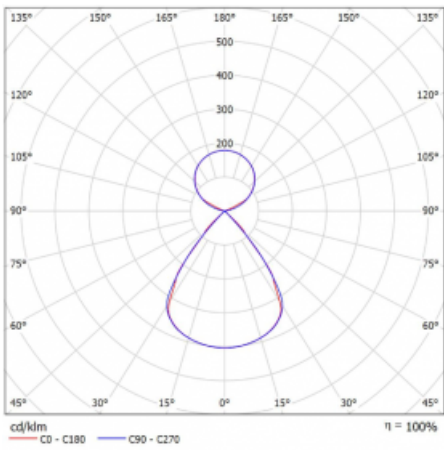

Type of installation	Suspended
Light distribution	Direct-indirect
Luminaire shape	Linear
Colour of the luminaires	Silver
Material	Aluminium
Lifetime	L80/B20 50 000 hours
Warranty	2 years
Description of luminaires	Luminaire suspended
item description	D/I - 52/48
Dimensions (l × w × h mm)	2244 mm × 47 mm × 69 mm
Light source	LED MODUL
DIR optical system	Plastic louvre low UGR
INDIR optical system	Celar cover
Luminous flux*	9190 lm
Colour Temperature	4000 K cool white
Luminous efficacy	162 lm/W
MacAdam Light source	3
Colour rendering index	80
UGR max. X=4H Y=8H, $\rho=70,50,20$	12.8

## Curve