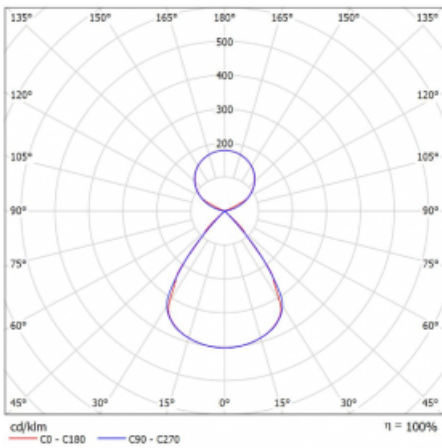

Type of installation	Suspended
Light distribution	Direct-indirect clear plexi
Luminaire shape	Linear
Colour of the luminaires	Silver
Material	Aluminium
Lifetime	L80/B20 50 000 hours
Warranty	2 years
Description of luminaires	Luminaire suspended
item description	D/I - 52/48
Dimensions	2244 mm × 47 mm × 69 mm
Light source	LED MODUL
Type of optical system	Plastic louvre low UGR
Luminous flux*	8810 lm
Colour Temperature	3000 K warm white
Luminous efficacy	155 lm/W
MacAdam Light source	3
Colour rendering index	80
UGR max. X=4H Y=8H, $\rho=70,50,20$	12.6

## Curve