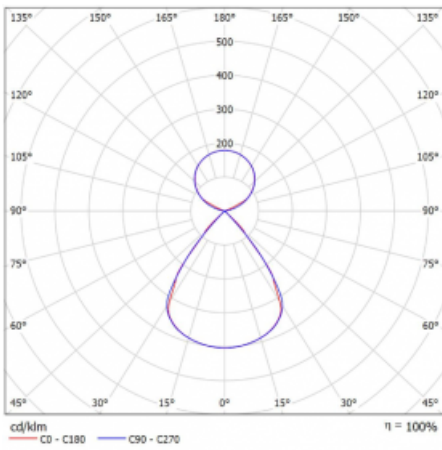

Type of installation	Suspended
Light distribution	Direct-indirect clear plexi
Luminaire shape	Linear
Colour of the luminaires	Black
Material	Aluminium
Lifetime	L80/B20 50 000 hours
Warranty	2 years
Description of luminaires	Luminaire suspended
item description	D/I - 52/48
Dimensions	2244 mm × 47 mm × 69 mm
Light source	LED MODUL
Type of optical system	Plastic louvre low UGR
Luminous flux*	8810 lm
Colour Temperature	3000 K warm white
Luminous efficacy	155 lm/W
MacAdam Light source	3
Colour rendering index	80
UGR max. X=4H Y=8H, $\rho=70,50,20$	12.6

## Curve