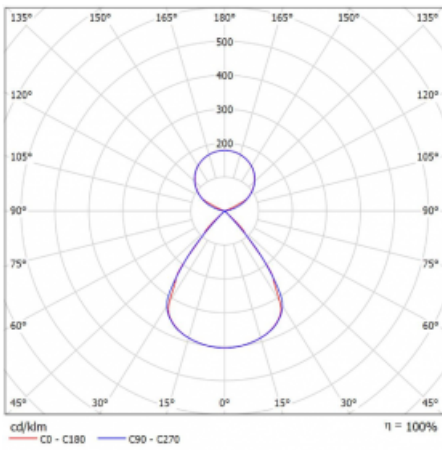

Type of installation	Suspended
Light distribution	Direct-indirect clear plexi
Luminaire shape	Linear
Colour of the luminaires	White
Material	Aluminium
Lifetime	L80/B20 50 000 hours
Warranty	2 years
Description of luminaires	Luminaire suspended
item description	D/I - 52/48
Dimensions	2244 mm × 47 mm × 69 mm
Light source	LED MODUL
Type of optical system	Plastic louvre low UGR
Luminous flux*	9190 lm
Colour Temperature	4000 K cool white
Luminous efficacy	162 lm/W
MacAdam Light source	3
Colour rendering index	80
UGR max. X=4H Y=8H, $\rho=70,50,20$	12.8

## Curve