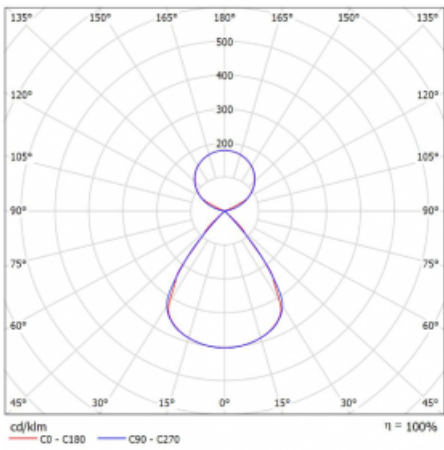

Type of installation	Suspended
Light distribution	Direct-indirect
Luminaire shape	Linear
Colour of the luminaires	Silver
Material	Aluminium
Lifetime	L80/B20 50 000 hours
Warranty	2 years
Description of luminaires	Luminaire suspended
item description	D/I - 52/48
Dimensions (l × w × h mm)	2244 mm × 47 mm × 69 mm
Light source	LED MODUL
DIR optical system	Plastic louvre low UGR
INDIR optical system	Celar cover
Luminous flux*	9190 lm
Colour Temperature	4000 K cool white
Luminous efficacy	162 lm/W
MacAdam Light source	3
Colour rendering index	80
UGR max. X=4H Y=8H, ρ=70,50,20	12.8

## Curve