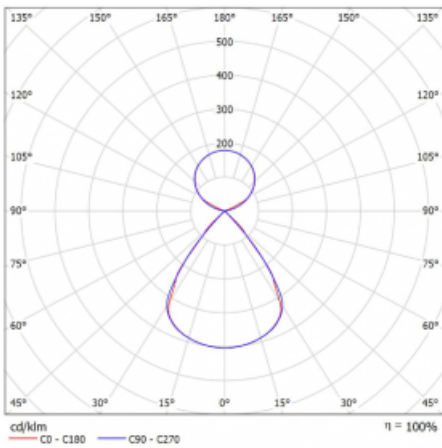

Type of installation	Suspended
Light distribution	Direct-indirect clear plexi
Luminaire shape	Linear
Colour of the luminaires	Silver
Material	Aluminium
Lifetime	L80/B20 50 000 hours
Warranty	2 years
Description of luminaires	Luminaire suspended
item description	D/I - 52/48
Dimensions	2244 mm × 47 mm × 69 mm
Light source	LED MODUL
Type of optical system	Plastic louvre low UGR
Luminous flux*	9190 lm
Colour Temperature	4000 K cool white
Luminous efficacy	162 lm/W
MacAdam Light source	3
Colour rendering index	80
UGR max. X=4H Y=8H, $\rho=70,50,20$	12.8

## Curve