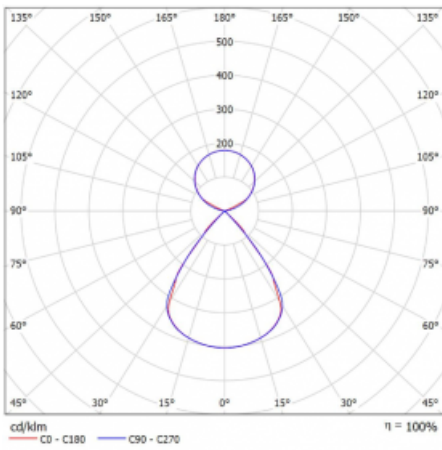

Type of installation	Suspended
Light distribution	Direct-indirect clear plexi
Luminaire shape	Linear
Colour of the luminaires	White
Material	Aluminium
Lifetime	L80/B20 50 000 hours
Warranty	5 years
Description of luminaires	Luminaire suspended
item description	D/I - 52/48
Dimensions	2244 mm × 47 mm × 69 mm
Light source	LED MODUL
Type of optical system	Plastic louvre low UGR
Luminous flux*	9190 lm
Colour Temperature	4000 K cool white
Luminous efficacy	162 lm/W
MacAdam Light source	3
Colour rendering index	80
UGR max. X=4H Y=8H, $\rho=70,50,20$	12.8

## Technical drawing

Luminaire power input\* 56.7 W

Connection of the luminaires ON/OFF

Electrical voltage 220-240V

Frequency 50/60Hz

⊕ CE IP 20

\*±10 %

## Curve