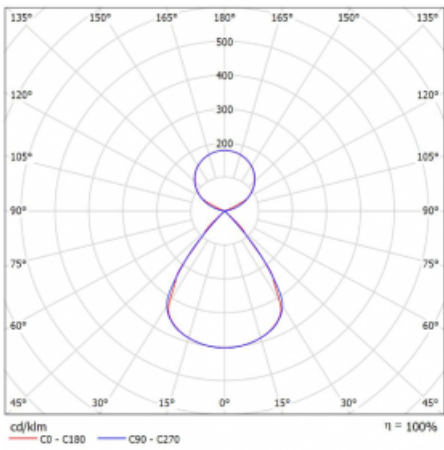

Type of installation	Suspended
Light distribution	Direct-indirect
Luminaire shape	Linear
Colour of the luminaires	Silver
Material	Aluminium
Lifetime	L80/B20 50 000 hours
Warranty	5 years
Description of luminaires	Luminaire suspended
item description	D/I - 52/48
Dimensions (l × w × h mm)	2244 mm × 47 mm × 69 mm
Light source	LED MODUL
DIR optical system	Plastic louvre low UGR
INDIR optical system	Celar cover
Luminous flux*	9190 lm
Colour Temperature	4000 K cool white
Luminous efficacy	162 lm/W
MacAdam Light source	3
Colour rendering index	80
UGR max. X=4H Y=8H, ρ=70,50,20	12.8

Technical drawing

Luminaire power input* 56.7 W

Connection of the luminaires ON/OFF

Electrical voltage 220-240V

Frequency 50/60Hz

⊕ CE IP 20

*±10 %

Curve