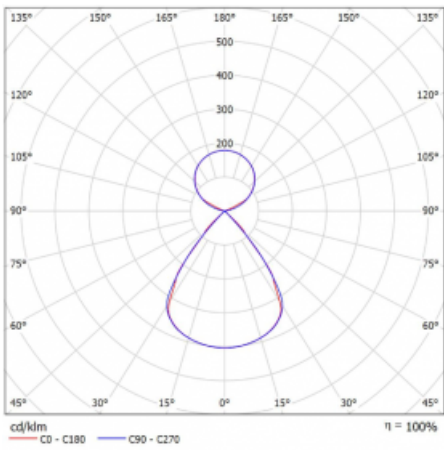

Type of installation	Suspended
Light distribution	Direct-indirect clear plexi
Luminaire shape	Linear
Colour of the luminaires	White
Material	Aluminium
Lifetime	L80/B20 50 000 hours
Warranty	5 years
Description of luminaires	Luminaire suspended
item description	D/I - 52/48
Dimensions	2244 mm × 47 mm × 69 mm
Light source	LED MODUL
Type of optical system	Plastic louvre low UGR
Luminous flux*	8810 lm
Colour Temperature	3000 K warm white
Luminous efficacy	155 lm/W
MacAdam Light source	3
Colour rendering index	80
UGR max. X=4H Y=8H, $\rho=70,50,20$	12.6

## Technical drawing

Luminaire power input\* 56.7 W

Connection of the luminaires ON/OFF

Electrical voltage 220-240V

Frequency 50/60Hz

⊕ CE IP 20

\*±10 %

## Curve