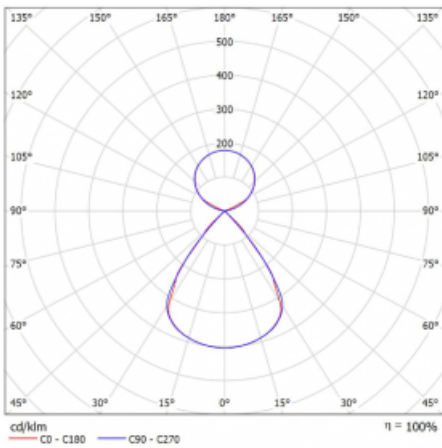

Type of installation	Suspended
Light distribution	Direct-indirect clear plexi
Luminaire shape	Linear
Colour of the luminaires	White
Material	Aluminium
Lifetime	L80/B20 50 000 hours
Warranty	5 years
Description of luminaires	Luminaire suspended
item description	D/I - 52/48
Dimensions	2244 mm × 47 mm × 69 mm
Light source	LED MODUL
Type of optical system	Plastic louvre low UGR
Luminous flux*	9190 lm
Colour Temperature	4000 K cool white
Luminous efficacy	162 lm/W
MacAdam Light source	3
Colour rendering index	80
UGR max. X=4H Y=8H, $\rho=70,50,20$	12.8

## Technical drawing

Luminaire power input\* 56.7 W

Connection of the luminaires DALI

Electrical voltage 220-240V

Frequency 50/60Hz

⊕ CE IP 20

\*±10 %

## Curve