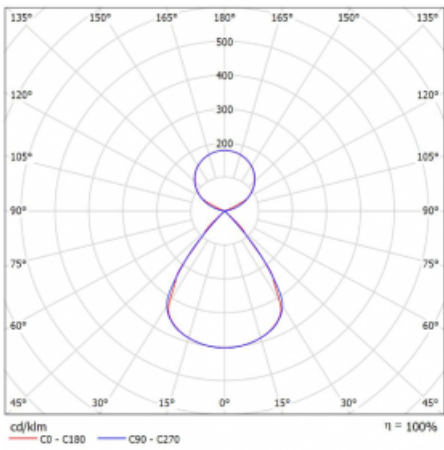

Type of installation	Suspended
Light distribution	Direct-indirect clear plexi
Luminaire shape	Linear
Colour of the luminaires	Black
Material	Aluminium
Lifetime	L80/B20 50 000 hours
Warranty	5 years
Description of luminaires	Luminaire suspended
item description	D/I - 52/48
Dimensions	2244 mm × 47 mm × 69 mm
Light source	LED MODUL
Type of optical system	Plastic louvre low UGR
Luminous flux*	8810 lm
Colour Temperature	3000 K warm white
Luminous efficacy	155 lm/W
MacAdam Light source	3
Colour rendering index	80
UGR max. X=4H Y=8H, $\rho=70,50,20$	12.6

## Curve