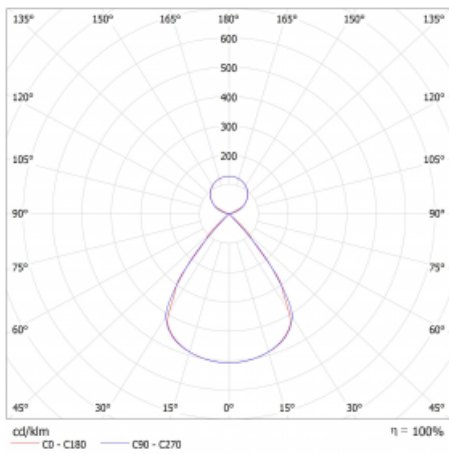

Type of installation	Suspended
Light distribution	Direct-indirect clear plexi
Luminaire shape	Linear
Colour of the luminaires	Silver
Material	Aluminium
Lifetime	L80/B20 50 000 hours
Warranty	2 years
Description of luminaires	Luminaire suspended
item description	D/I - 52/48
Dimensions	2244 mm × 47 mm × 69 mm
Light source	LED MODUL
Type of optical system	Plastic louvre low UGR
Luminous flux*	7330 lm
Colour Temperature	4000 K cool white
Luminous efficacy	163 lm/W
MacAdam Light source	3
Colour rendering index	80
UGR max. X=4H Y=8H, $\rho=70,50,20$	12

## Curve