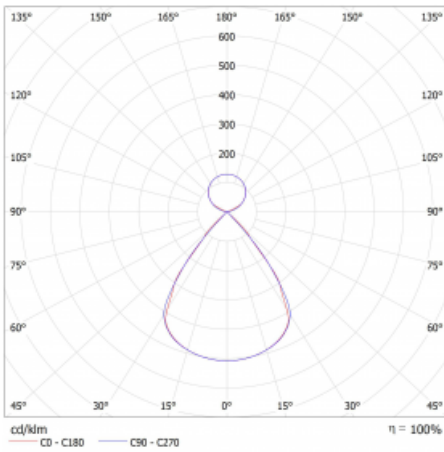

Type of installation	Suspended
Light distribution	Direct-indirect clear plexi
Luminaire shape	Linear
Colour of the luminaires	White
Material	Aluminium
Lifetime	L80/B20 50 000 hours
Warranty	2 years
Description of luminaires	Luminaire suspended
Dimensions	2244 mm × 47 mm × 69 mm
Light source	LED MODUL
Type of optical system	Plastic louvre low UGR
Luminous flux*	7030 lm
Colour Temperature	3000 K warm white
Luminous efficacy	157 lm/W
MacAdam Light source	3
Colour rendering index	80
UGR max. X=4H Y=8H, ρ=70,50,20	11.8

## Curve