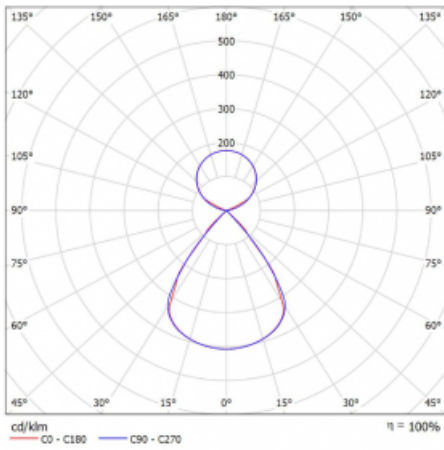

Type of installation	Suspended
Light distribution	Direct-indirect clear plexi
Luminaire shape	Linear
Colour of the luminaires	White
Material	Aluminium
Lifetime	L80/B20 50 000 hours
Warranty	2 years
Description of luminaires	Luminaire suspended
item description	D/I - 53/47
Dimensions	1964 mm × 47 mm × 69 mm
Light source	LED MODUL
Type of optical system	Plastic louvre low UGR
Luminous flux*	15000 lm
Colour Temperature	4000 K cool white
Luminous efficacy	150 lm/W
MacAdam Light source	3
Colour rendering index	80
UGR max. X=4H Y=8H, $\rho=70,50,20$	15

## Curve