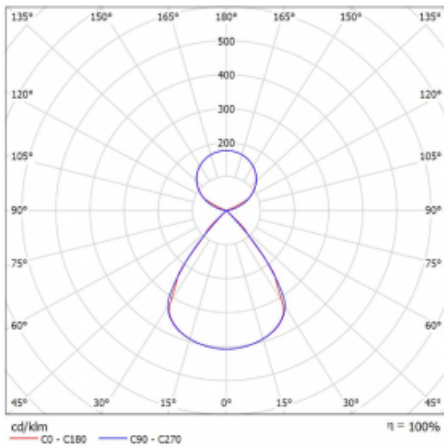

Type of installation	Suspended
Light distribution	Direct-indirect
Luminaire shape	Linear
Colour of the luminaires	Silver
Material	Aluminium
Lifetime	L80/B20 50 000 hours
Warranty	2 years
Description of luminaires	Luminaire suspended
item description	D/I - 53/47
Dimensions (l × w × h mm)	1964 mm × 47 mm × 69 mm
Light source	LED MODUL
DIR optical system	Plastic louvre low UGR
INDIR optical system	Celar cover
Luminous flux*	14400 lm
Colour Temperature	3000 K warm white
Luminous efficacy	144 lm/W
MacAdam Light source	3
Colour rendering index	80
UGR max. X=4H Y=8H, ρ=70,50,20	14.9

## Curve