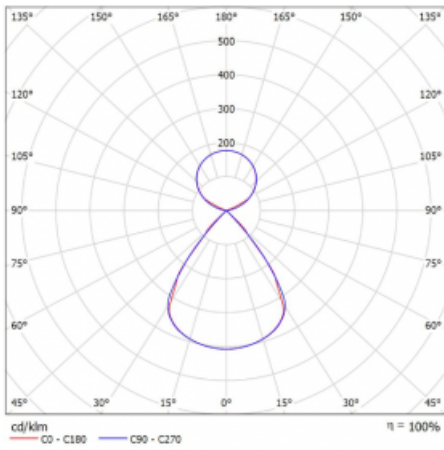

Type of installation	Suspended
Light distribution	Direct-indirect clear plexi
Luminaire shape	Linear
Colour of the luminaires	Black
Material	Aluminium
Lifetime	L80/B20 50 000 hours
Warranty	5 years
Description of luminaires	Luminaire suspended
item description	D/I - 53/47
Dimensions	1964 mm × 47 mm × 69 mm
Light source	LED MODUL
Type of optical system	Plastic louvre low UGR
Luminous flux*	15000 lm
Colour Temperature	4000 K cool white
Luminous efficacy	150 lm/W
MacAdam Light source	3
Colour rendering index	80
UGR max. X=4H Y=8H, $\rho=70,50,20$	15

Technical drawing

Luminaire power input* 99.7 W

Connection of the luminaires ON/OFF

Electrical voltage 220-240V

Frequency 50/60Hz

⊕ CE IP 20

*±10 %

Curve