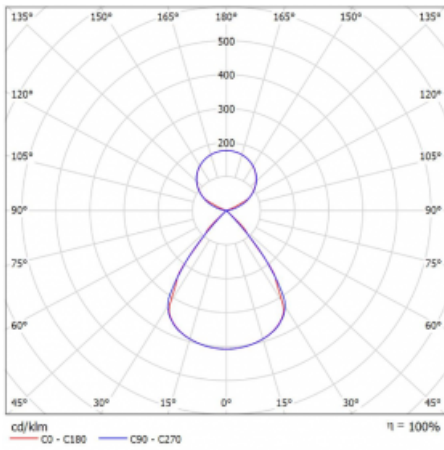

Type of installation	Suspended
Light distribution	Direct-indirect clear plexi
Luminaire shape	Linear
Colour of the luminaires	White
Material	Aluminium
Lifetime	L80/B20 50 000 hours
Warranty	5 years
Description of luminaires	Luminaire suspended
item description	D/I - 53/47
Dimensions	1964 mm × 47 mm × 69 mm
Light source	LED MODUL
Type of optical system	Plastic louvre low UGR
Luminous flux*	15000 lm
Colour Temperature	4000 K cool white
Luminous efficacy	150 lm/W
MacAdam Light source	3
Colour rendering index	80
UGR max. X=4H Y=8H, $\rho=70,50,20$	15

## Technical drawing

Luminaire power input\* 99.7 W

Connection of the luminaires DALI

Electrical voltage 220-240V

Frequency 50/60Hz

⊕ CE IP 20

\*±10 %

## Curve