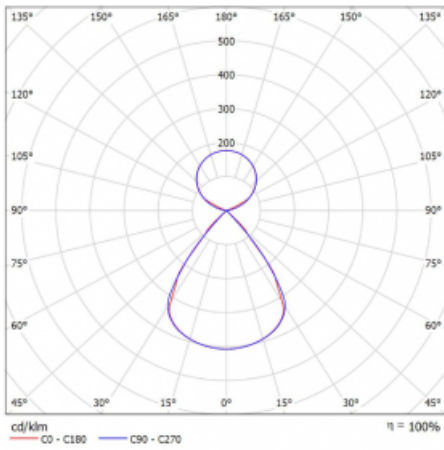

Technical drawing

Luminaire power input* 50.2 W

Connection of the luminaires ON/OFF + 3h emergency

Electrical voltage 220-240V

Frequency 50/60Hz

⊕ CE IP 20

*±10 %

Curve