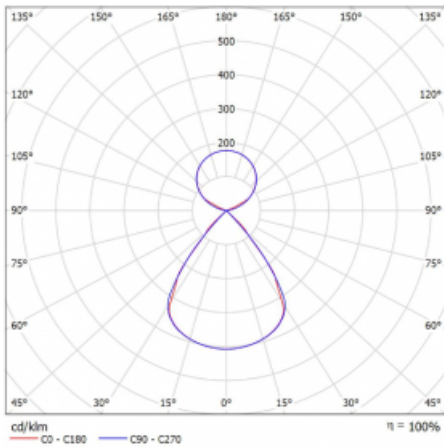

Type of installation	Suspended
Light distribution	Direct-indirect clear plexi
Luminaire shape	Linear
Colour of the luminaires	Silver
Material	Aluminium
Lifetime	L80/B20 50 000 hours
Warranty	2 years
Description of luminaires	Luminaire suspended
item description	D/I - 53/47
Dimensions	1964 mm × 47 mm × 69 mm
Light source	LED MODUL
Type of optical system	Plastic louvre low UGR
Luminous flux*	7630 lm
Colour Temperature	3000 K warm white
Luminous efficacy	152 lm/W
MacAdam Light source	3
Colour rendering index	80
UGR max. X=4H Y=8H, $\rho=70,50,20$	12.7

## Curve