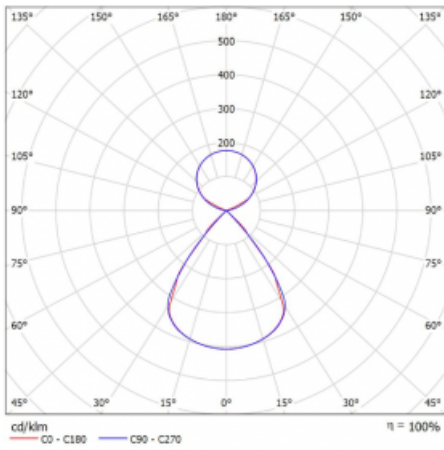

Type of installation	Suspended
Light distribution	Direct-indirect
Luminaire shape	Linear
Colour of the luminaires	White
Material	Aluminium
Lifetime	L80/B20 50 000 hours
Warranty	5 years
Description of luminaires	Luminaire suspended
item description	D/I - 53/47
Dimensions (l × w × h mm)	1964 mm × 47 mm × 69 mm
Light source	LED MODUL
DIR optical system	Plastic louvre low UGR
INDIR optical system	Celar cover
Luminous flux*	7630 lm
Colour Temperature	3000 K warm white
Luminous efficacy	152 lm/W
MacAdam Light source	3
Colour rendering index	80
UGR max. X=4H Y=8H, ρ=70,50,20	12.7

Technical drawing

Luminaire power input* 50.2 W

Connection of the luminaires ON/OFF

Electrical voltage 220-240V

Frequency 50/60Hz

⊕ CE IP 20

*±10 %

Curve