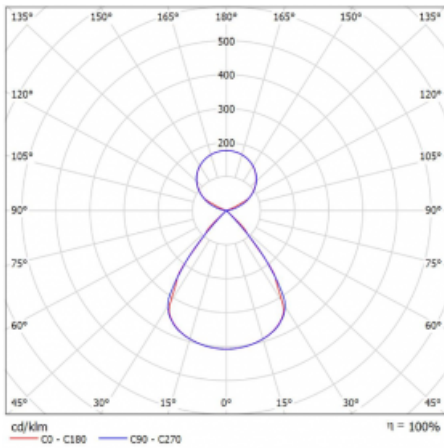

Type of installation	Suspended
Light distribution	Direct-indirect clear plexi
Luminaire shape	Linear
Colour of the luminaires	White
Material	Aluminium
Lifetime	L80/B20 50 000 hours
Warranty	5 years
Description of luminaires	Luminaire suspended
item description	D/I - 53/47
Dimensions	1964 mm × 47 mm × 69 mm
Light source	LED MODUL
Type of optical system	Plastic louvre low UGR
Luminous flux*	7630 lm
Colour Temperature	3000 K warm white
Luminous efficacy	152 lm/W
MacAdam Light source	3
Colour rendering index	80
UGR max. X=4H Y=8H, $\rho=70,50,20$	12.7

Technical drawing

Luminaire power input* 50.2 W

Connection of the luminaires ON/OFF

Electrical voltage 220-240V

Frequency 50/60Hz

⊕ CE IP 20

*±10 %

Curve