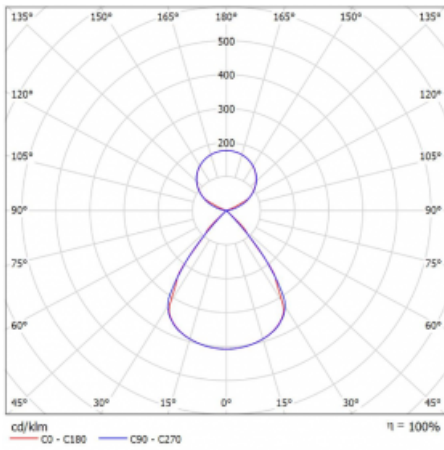

Type of installation	Suspended
Light distribution	Direct-indirect
Luminaire shape	Linear
Colour of the luminaires	Black
Material	Aluminium
Lifetime	L80/B20 50 000 hours
Warranty	5 years
Description of luminaires	Luminaire suspended
item description	D/I - 53/47
Dimensions (l × w × h mm)	1964 mm × 47 mm × 69 mm
Light source	LED MODUL
DIR optical system	Plastic louvre low UGR
INDIR optical system	Celar cover
Luminous flux*	7960 lm
Colour Temperature	4000 K cool white
Luminous efficacy	159 lm/W
MacAdam Light source	3
Colour rendering index	80
UGR max. X=4H Y=8H, ρ=70,50,20	12.8

Technical drawing

Luminaire power input* 50.2 W

Connection of the luminaires DALI

Electrical voltage 220-240V

Frequency 50/60Hz

⊕ CE IP 20

*±10 %

Curve