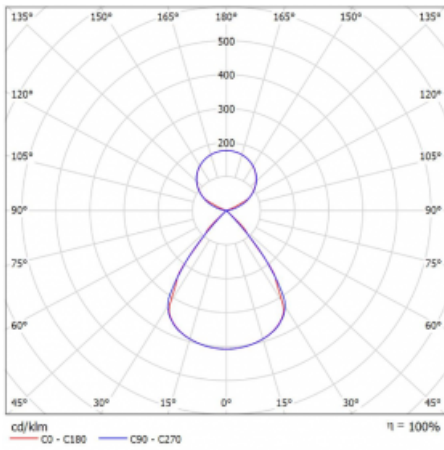

Type of installation	Suspended
Light distribution	Direct-indirect clear plexi
Luminaire shape	Linear
Colour of the luminaires	Black
Material	Aluminium
Lifetime	L80/B20 50 000 hours
Warranty	5 years
Description of luminaires	Luminaire suspended
item description	D/I - 53/47
Dimensions	1964 mm × 47 mm × 69 mm
Light source	LED MODUL
Type of optical system	Plastic louvre low UGR
Luminous flux*	7630 lm
Colour Temperature	3000 K warm white
Luminous efficacy	152 lm/W
MacAdam Light source	3
Colour rendering index	80
UGR max. X=4H Y=8H, $\rho=70,50,20$	12.7

## Curve