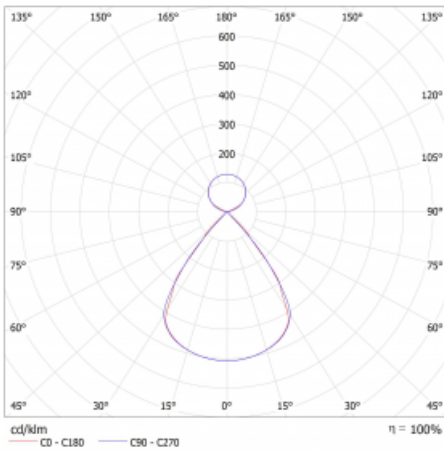

Type of installation	Suspended
Light distribution	Direct-indirect clear plexi
Luminaire shape	Linear
Colour of the luminaires	Black
Material	Aluminium
Lifetime	L80/B20 50 000 hours
Warranty	5 years
Description of luminaires	Luminaire suspended
Dimensions	1964 mm × 47 mm × 69 mm
Light source	LED MODUL
Type of optical system	Plastic louvre low UGR
Luminous flux*	6350 lm
Colour Temperature	4000 K cool white
Luminous efficacy	161 lm/W
MacAdam Light source	3
Colour rendering index	80
UGR max. X=4H Y=8H, ρ=70,50,20	12

## Technical drawing

Luminaire power input\* 39.4 W

Connection of the luminaires DALI

Electrical voltage 220-240V

Frequency 50/60Hz

⊕ CE IP 20

\*±10 %

## Curve