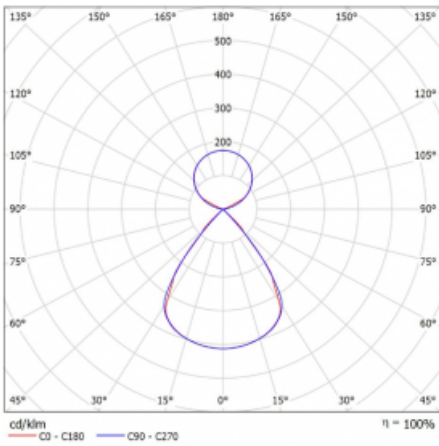

Type of installation	Suspended
Light distribution	Direct-indirect
Luminaire shape	Linear
Colour of the luminaires	Silver
Material	Aluminium
Lifetime	L80/B20 50 000 hours
Warranty	2 years
Description of luminaires	Luminaire suspended
item description	D/I - 53/47
Dimensions (l × w × h mm)	1683 mm × 47 mm × 69 mm
Light source	LED MODUL
DIR optical system	Plastic louvre low UGR
INDIR optical system	Celar cover
Luminous flux*	12690 lm
Colour Temperature	4000 K cool white
Luminous efficacy	152 lm/W
MacAdam Light source	3
Colour rendering index	80
UGR max. X=4H Y=8H, ρ=70,50,20	15.1

## Curve