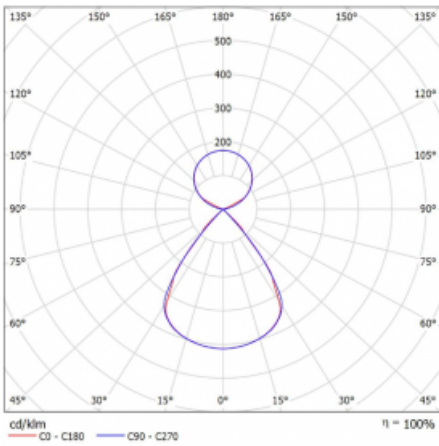

Type of installation	Suspended
Light distribution	Direct-indirect
Luminaire shape	Linear
Colour of the luminaires	White
Material	Aluminium
Lifetime	L80/B20 50 000 hours
Warranty	2 years
Description of luminaires	Luminaire suspended
item description	D/I - 53/47
Dimensions (l × w × h mm)	1683 mm × 47 mm × 69 mm
Light source	LED MODUL
DIR optical system	Plastic louvre low UGR
INDIR optical system	Celar cover
Luminous flux*	12180 lm
Colour Temperature	3000 K warm white
Luminous efficacy	146 lm/W
MacAdam Light source	3
Colour rendering index	80
UGR max. X=4H Y=8H, ρ=70,50,20	14.9

## Curve